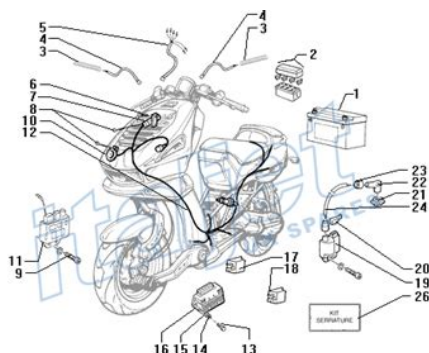

I'm not a robot

reCAPTCHA
Privacy - Terms

Book Descriptions:

Cpi sm 50 user manual

Dragster 125 Electrical Page 21

Item No	Part No	Description
1	4851054	Battery
2	4850151	Fuse
3	4601821	Tube clamp spring
4	4400540	Sheath
5	4400560	Instr.panel wiring
6	3380085	Screw
7	4401015	Switch
8	5017296	Screw
9	5028422	Self tapp.screw
10	4702513	Horn
11	210293352	Device
12	4850110	Wiring
13	210015558	Screw
14	210016406	Washer
15	210003058	Washer
16	210292333	Regulator
17	210580062	Rem. control switch
18	3372901	Rem. control switch
19	210292418	AT coil
20	210231571	Cap
21	210114164	Grommet
22	210255963	Screened cap
23	210155753	Cap
24	210080341	H.L. cable
26	4401014	Locks kit