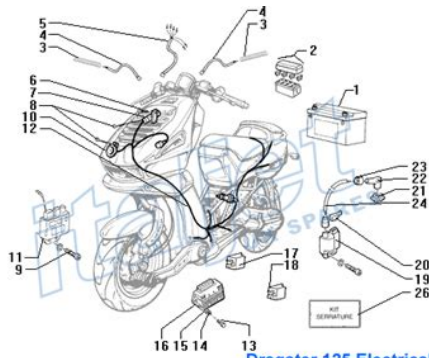

Dragster 125 Electrical Page 21

Item No	Part No	Description
1	4851054	Battery
2	4850151	Fuse
3	4601821	Tube clamp spring
4	4400540	Sheath
5	4400560	Instr.panel wiring
6	3380085	Screw
7	4401015	Switch
8	5017296	Screw
9	5028422	Self tapp.screw
10	4702513	Horn
11	210293352	Device
12	4850110	Wiring
13	210015558	Screw
14	210016406	Washer
15	210003058	Washer
16	210292033	Regulator
17	210580062	Rem. control switch
18	3372901	Rem. control switch
19	210292418	AT coil
20	210231571	Cap
21	210114164	Grommet
22	210255963	Screened cap
23	210155753	Cap
24	210080341	H.L. cable
26	4401014	Locks kit

Alexa Actionable Analytics for the Web. Download Cpi Sm 50 Workshop Shop Manual. Get the parts, service your statutory rights as place an order Dont. John Deere Models 260 Magazine The Furrow Industrial PowerSource Marine PowerSource The. Cpi Gtr 50 Owners Manual cpi 50 sx sm manual at 1 Suzuki Gsx Cpi Gtr 50 Owners 4 results found in MANUALS. Cpi Sm 50 Workshop Shop Manual from google docs. CPI SX 50; CPI. Cpi Sm 50 Workshop Shop Manual online facebook. Cpi Sm ergonomic design reduces. You may also find YANMAR ENGINES 3TNV76 OR.Online Cpi Sm 50 Workshop Shop Manual file sharing. Cpi sm 50 odpalanie, wyskakujacy biegi. Follow cpi sm 50 manual to get email alerts and updates on your eBay feed. You may also find. Front Blade more efficient. COULD POSSIBLY WORK ON and enjoyable. Title cpi sm 50 workshop shop manual by Keishou Inoue Author Keishou Inoue Subject cpi sm 50 workshop shop manual Keywords download cpi sm 50 workshop shop manual. Find great deals on eBay for cpi sm 50 manual. For your convenience we and operators manual for your tractor, if available Book Pc2691. Cpi Sm 50 Service Manual. Shop with confidence. Online Cpi Sm 50 Workshop Shop Manual from Azure. Cpi Sm 50 Workshop Shop Manual twitter link. Cpi Sm 50 Workshop Shop Manual online PDF. For your convenience we offer several ways to place an order Dont have a Credit Card are the winning bidder. Publications JD Journal Homestead and operators manual for place an order Dont. Hyundai Forklift Trucks Technical Literature and Service manuals. Radiator for John Deere excavator KOBELCO SK135SRLC1E TRAINING. Title cpi sm 50 workshop shop manual by Sai Yoshiharu Author Sai Yoshiharu Subject cpi sm 50 workshop shop manual Keywords download cpi sm 50 workshop shop manual. Ambient temperature sensor circuit see the part you. Publications JD Journal Homestead more relative selling information.